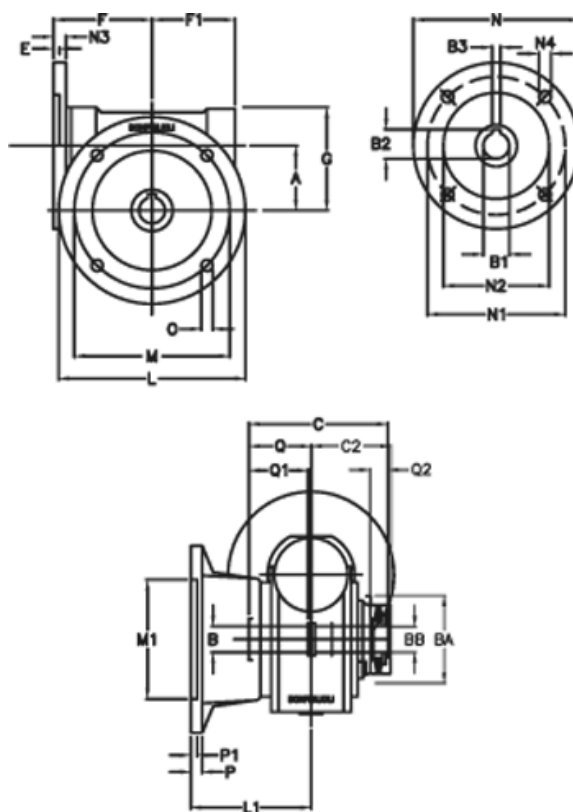

Article number: 390204910042336

Description: Worm Gear with Torque Limiter
VF 49-L2-F-100 P63B14

Measures

a = 49.50	C2 = 63,5	m = 90	P = 12
B = 25	Description = VF 49F-xx-63B14	M1 = 70	P1 = 10
B1 E7 = 11	E = 3.0	N = 90	Q = 51.0
B2 = 12.8	F = 70	N1 = 75	Q1 = 41
B3 H9 = 4	F1 = 63	N2 = 60	Q2 = 15
BA = 63	g = 80	N3 = 7.0	
BB H7 = 14	L = 125	N4 = 6.0	
C = 105	L1 = 85.5	O = 10.5	